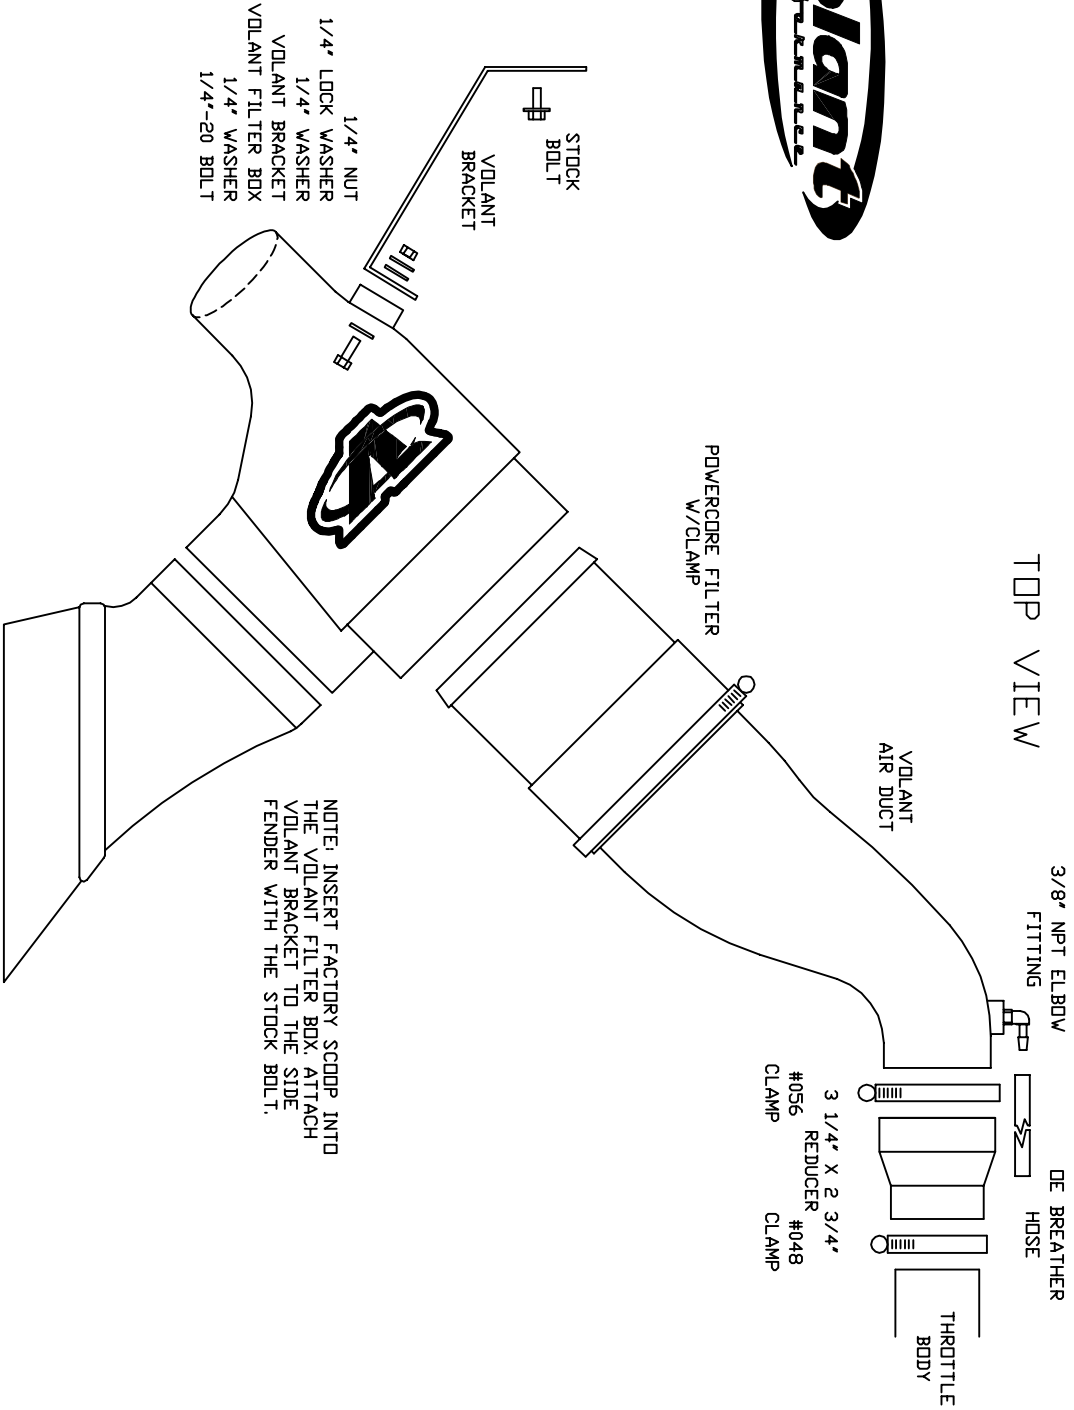

VOLANT AIR INTAKE SYSTEMS  
 PART NO.: 411632  
 INSTALLATION INSTRUCTIONS  
 WWW.VOLANT.COM  
 TECH SUPPDRT: (909) 476-7225

NOTE: INSERT FACTORY SCOPP INTO THE VOLANT FILTER BOX; ATTACH VOLANT BRACKET TO THE SIDE FENDER WITH THE STOCK BOLT.

411632 PARTS LIST

1	VOLANT FILTER BOX	2	1/4" WASHERS
1	VOLANT AIR DUCT	1	1/4" LOCK WASHER
1	POWERCORE FILTER W/CLAMP	1	VOLANT BRACKET
1	#048 CLAMP	1	1/4" NUT
1	#056 CLAMP		
1	3/8" NPT ELBOW FITTING		
1	1/4"-20 BOLT		