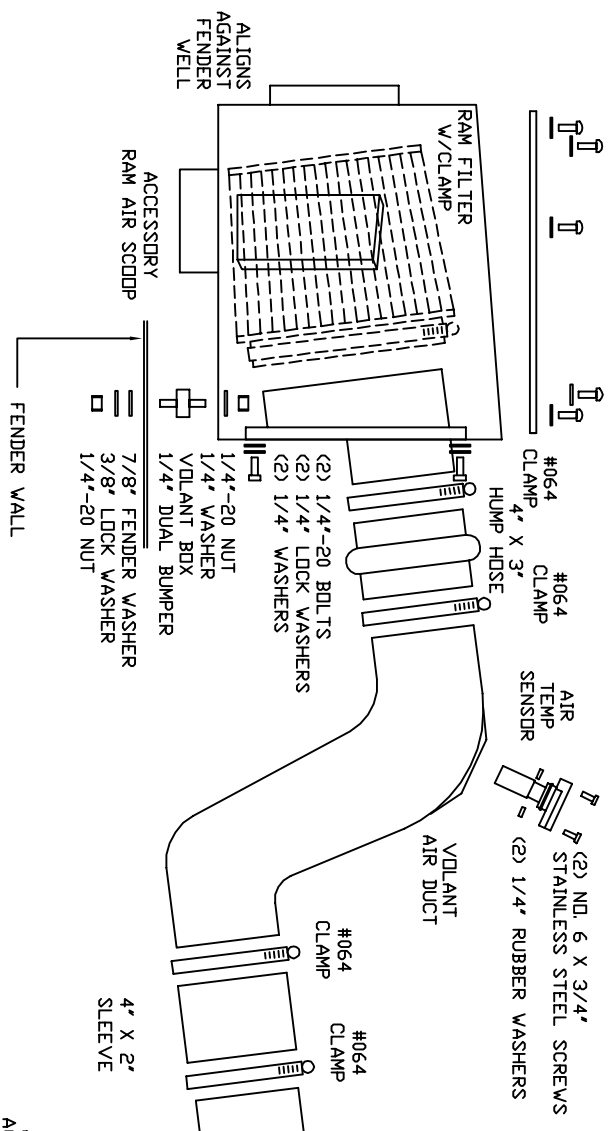

VOLANT AIR INTAKE SYSTEMS
 PART NO.: 16559
 INSTALLATION INSTRUCTIONS
 WWW.VOLANTPERFORMANCE.COM
 TECH SUPPORT: (909) 476-7225

16559 PARTS LIST

1	VOLANT FILTER BOX	4	#064 CLAMPS	1	1/4" DUAL BUMPER
1	VOLANT FILTER BOX LID	2	1/4"-20 BOLTS	2	NO. 6 X 3/4" SS SCREWS
1	VOLANT FILTER BOX ADAPTER	2	1/4" LOCK WASHERS	2	1/4" SMALL RUBBER WASHERS
1	VOLANT AIR DUCT	3	1/4" WASHERS	5	1/4"-20 TRUSS HEAD SCREWS
1	RAM FILTER W/CLAMP	1	3/8" LOCK WASHERS	5	1/4" RUBBER WASHERS
1	4" X 3" HUMPH HOSE	1	7/8" FENDER WASHER	1	T20 TORX BIT
1	4" X 2" SLEEVE	2	1/4"-20 NUTS		

- (5) 1/4"-20 TRUSS HEAD SCREWS
- (5) 1/4" RUBBER WASHERS
- FILTER BOX LID

SIDE VIEW

TOP VIEW

IN BETWEEN HEADLIGHT & RADIATOR