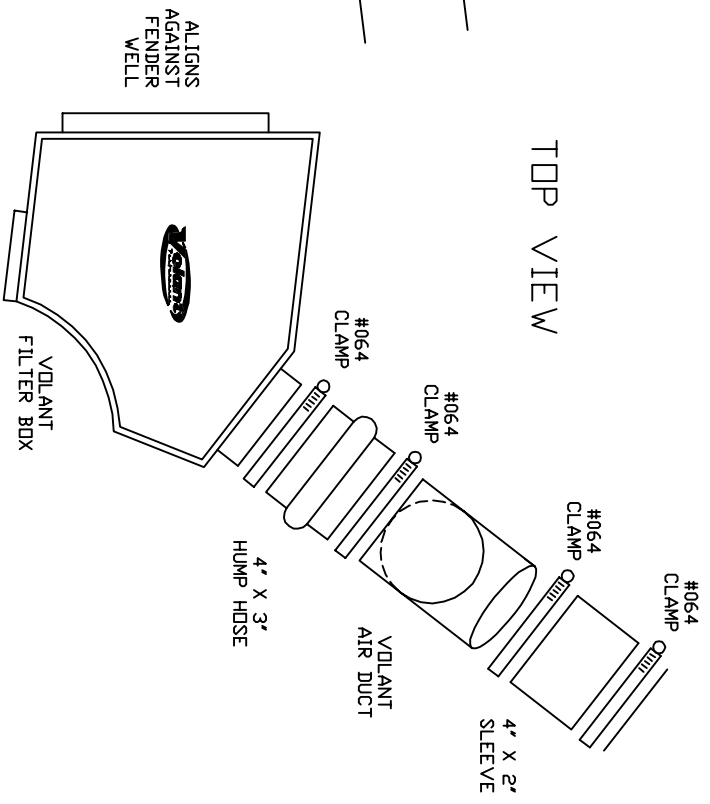

VOLANT AIR INTAKE SYSTEMS
 PART NO.: 16559
 INSTALLATION INSTRUCTIONS
 WWW.VOLANTPERFORMANCE.COM
 TECH SUPPORT: (909) 476-7225

16559 PARTS LIST

1	VOLANT FILTER BOX	4	#064 CLAMPS	1	1/4" DUAL BUMPER
1	VOLANT FILTER BOX LID	2	1/4"-20 BOLTS	2	NO. 6 X 3/4" SS SCREWS
1	VOLANT FILTER BOX ADAPTER	2	1/4" LOCK WASHERS	2	1/4" SMALL RUBBER WASHERS
1	VOLANT AIR DUCT	3	1/4" WASHERS	5	1/4"-20 TRUSS HEAD SCREWS
1	RAM FILTER W/CLAMP	1	3/8" LOCK WASHERS	5	1/4" RUBBER WASHERS
1	4" X 3" HUMPH HOSE	1	7/8" FENDER WASHER	1	T20 TORX BIT
1	4" X 2" SLEEVE	2	1/4"-20 NUTS		

- (5) 1/4"-20 TRUSS HEAD SCREWS
- (5) 1/4" RUBBER WASHERS
- FILTER BOX LID

SIDE VIEW

TOP VIEW

IN BETWEEN HEADLIGHT & RADIATOR