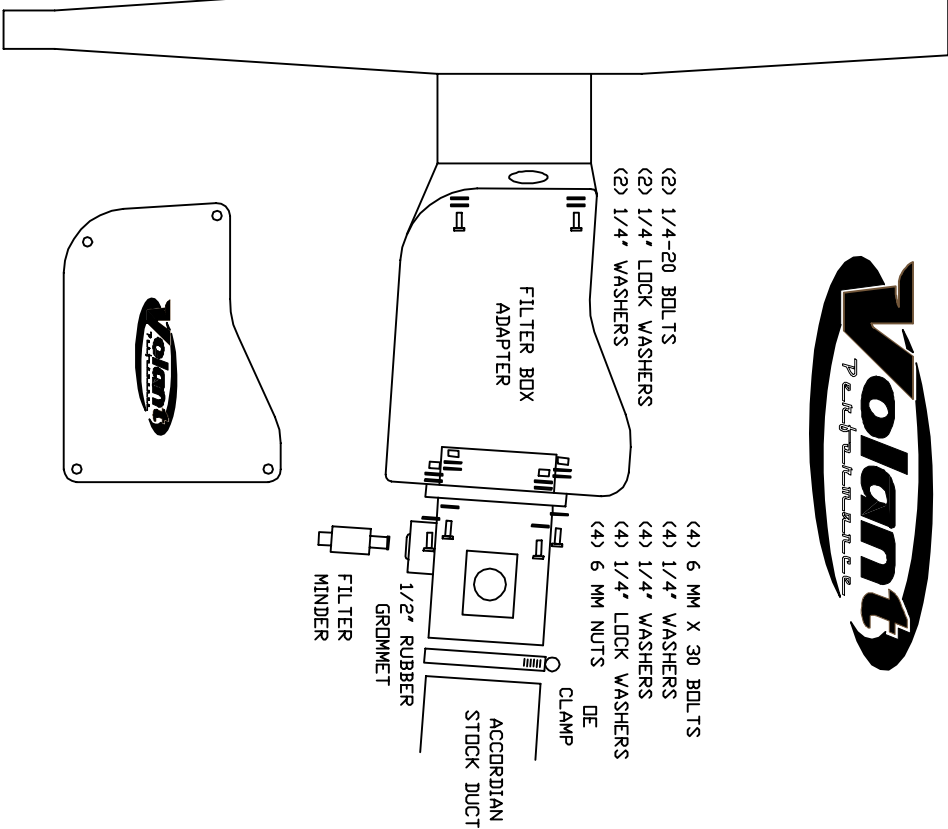

VOLANT AIR SCOOP

BADGE PLATE

F-250

(4) 1/4"-20 TRUSS HEAD SCREWS
 (4) 1/4" RUBBER WASHERS
 FILTER BOX LID

(2) SS SCREWS

MAF SENSOR
 SENSOR GASKET

1/2" RUBBER GROMMET

VOLANT AIR FLOW DUCT

FILTER BOX

POWERCORE FILTER W/CLAMP

BADGE PLATE

FENDER

VOLANT AIR SCOOP

(2) 1/4"-20 BOLTS
 (2) 1/4" LOCK WASHERS
 (2) 1/4" WASHERS

(4) 6 MM X 30 BOLTS
 (4) 1/4" WASHERS
 (4) 1/4" WASHERS
 (4) 1/4" LOCK WASHERS
 (4) 6 MM NUTS

DE CLAMP

ACCORDIAN STOCK DUCT

1/2" RUBBER GROMMET

FILTER MINDER

FILTER BOX ADAPTER