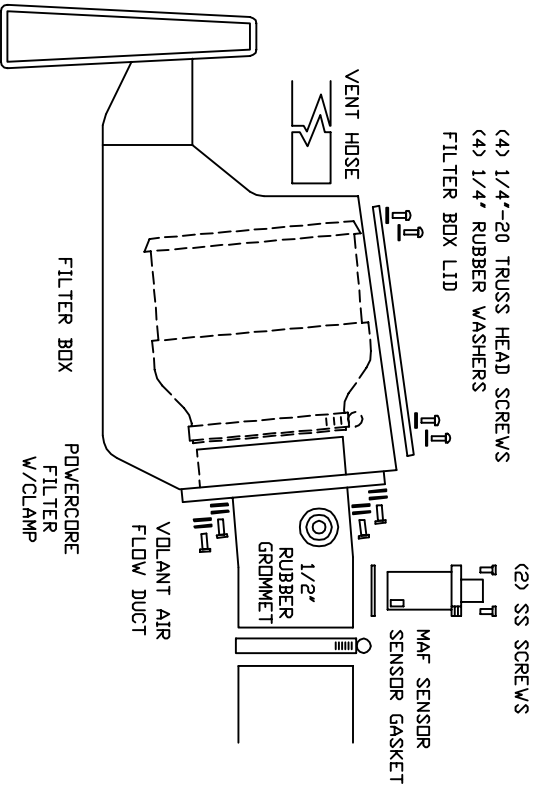

VOLANT AIR INTAKE SYSTEMS
 PART NO.: 198646
 INSTALLATION INSTRUCTIONS
 WWW.VOLANT.COM
 TECH SUPPORT: (909) 476-7225

198646 PARTS LIST			
1	VOLANT FILTER BOX	4	6 MM X 30 BOLTS
1	VOLANT FILTER BOX LID	10	1/4" WASHERS
1	VOLANT AIR FLOW DUCT	6	1/4" LOCK WASHERS
1	VOLANT AIR SCOOP	4	6 MM NUTS
1	POWERCORE FILTER W/CLAMP	2	STAINLESS STEEL SCREWS
4	1/4"-20 TRUSS HEAD SCREWS	1	1/2" RUBBER GROMMET
4	1/4" RUBBER WASHERS	1	SENSOR GASKET

VOLANT AIR SCOOP

BADGE PLATE

F-250

(4) 1/4"-20 TRUSS HEAD SCREWS
 (4) 1/4" RUBBER WASHERS
 FILTER BOX LID

(2) SS SCREWS

MAF SENSOR
 SENSOR GASKET

1/2" RUBBER GROMMET

VOLANT AIR FLOW DUCT

FILTER BOX

POWERCORE FILTER W/CLAMP

BADGE PLATE

FENDER

VOLANT AIR SCOOP

(2) 1/4"-20 BOLTS
 (2) 1/4" LOCK WASHERS
 (2) 1/4" WASHERS

(4) 6 MM X 30 BOLTS
 (4) 1/4" WASHERS
 (4) 1/4" WASHERS
 (4) 1/4" LOCK WASHERS
 (4) 6 MM NUTS

DE CLAMP

ACCORDIAN STOCK DUCT

1/2" RUBBER GROMMET

FILTER MINDER

FILTER BOX ADAPTER