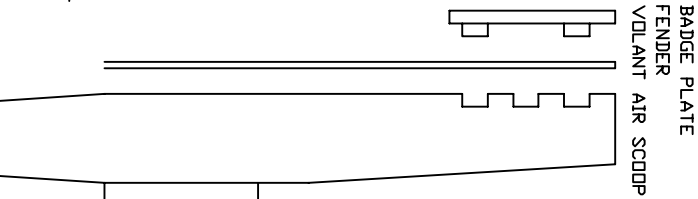

FENDER

VOLANT AIR SCOOP

BADGE PLATE