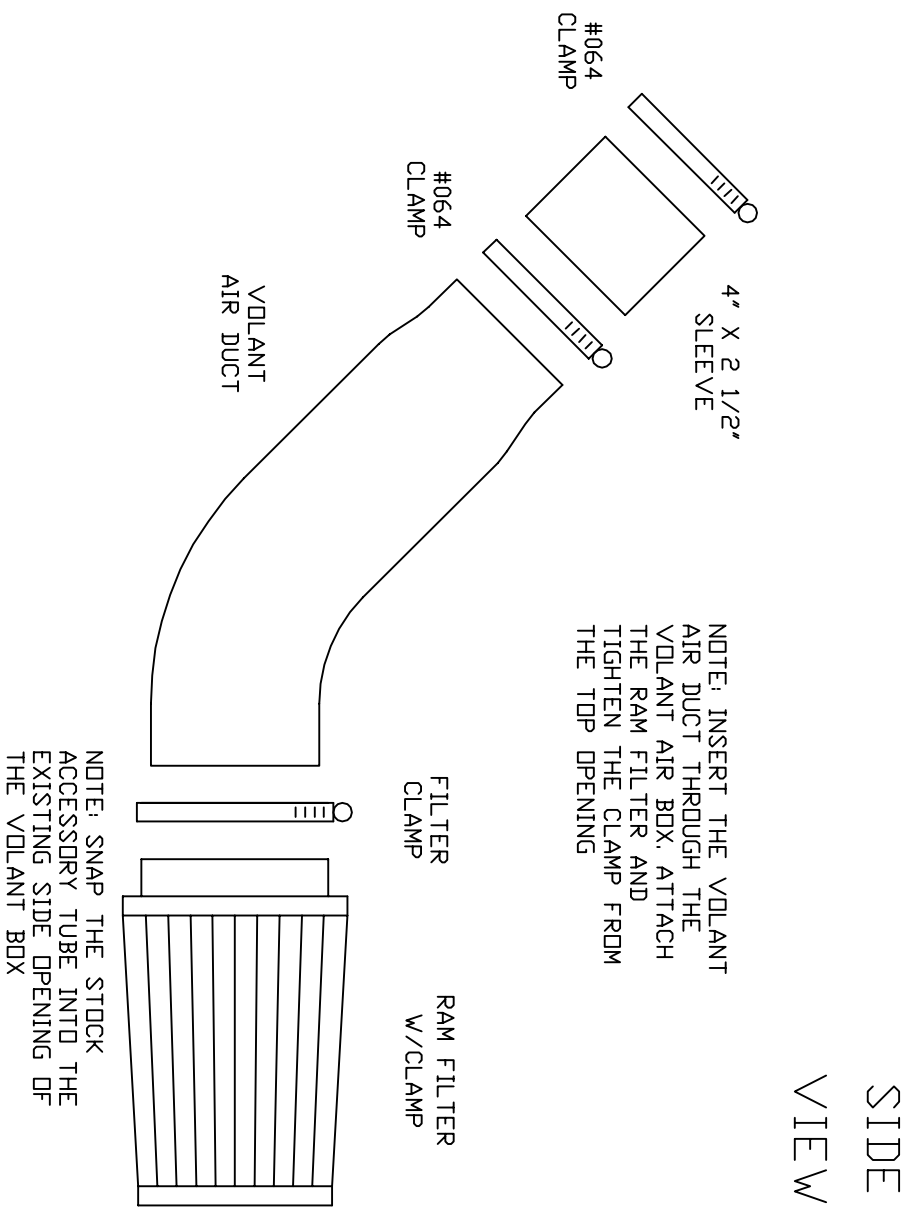

VOLANT AIR INTAKE SYSTEMS
 PART NO.: 19873
 INSTALLATION INSTRUCTIONS
 WWW.VOLANTPERFORMANCE.COM
 TECH SUPPORT: (909) 476-7225

19873 PARTS LIST					
1	VOLANT AIR BOX	4	1/4"-20 TRUSS SCREWS	1	16 1/2" RUBBER TRIM
1	VOLANT AIR BOX LID	4	3/4" VINYL BUMPERS	1	23 1/2" RUBBER TRIM
1	VOLANT AIR DUCT	4	1/4" WASHERS	1	VOLANT BATTERY TRAY
1	RAM FILTER W/CLAMP	2	1/4" LOCK WASHERS		
2	#064 CLAMPS	4	1/4" RUBBER WASHERS		
1	4" X 2" SLEEVE	2	1/4" NUTS		
2	1/4"-20 BOLTS	1	1/2" RUBBER GROMMET		

TOP VIEW

STOCK ACCESSORY TUBE