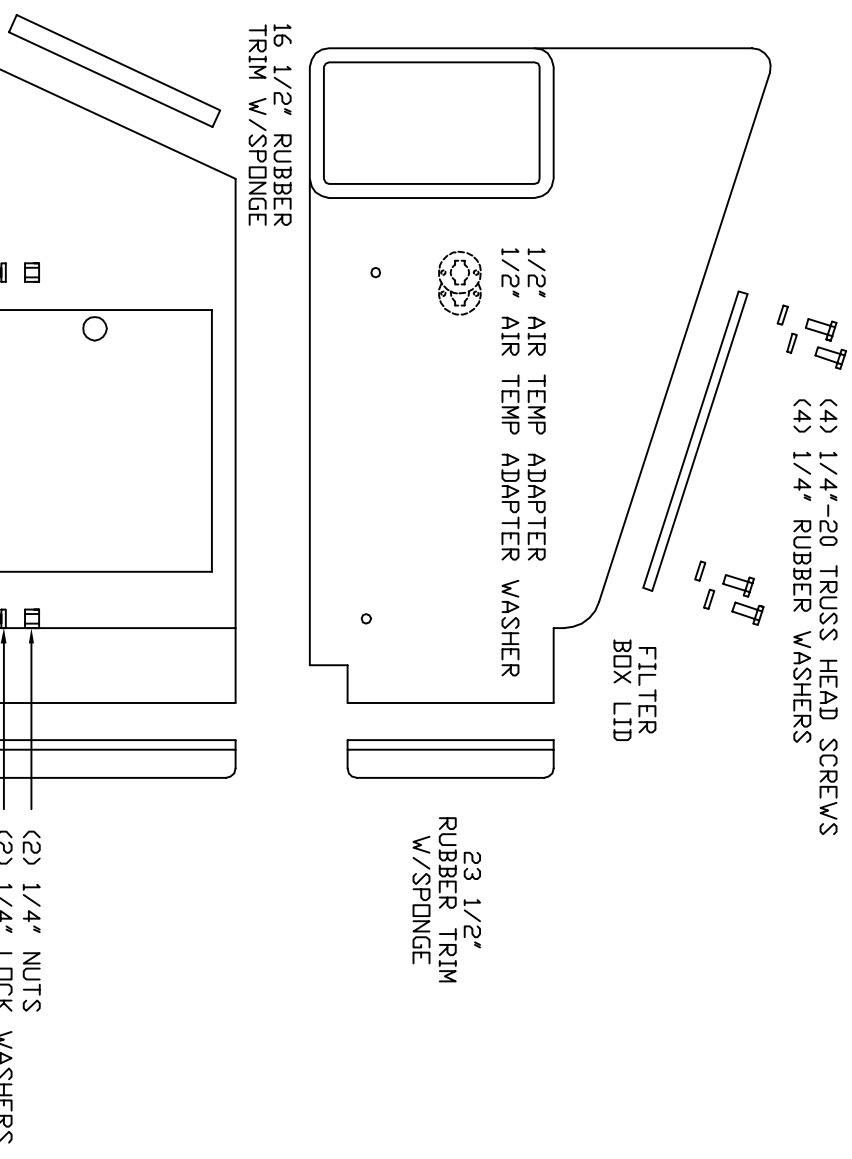

VOLANT AIR INTAKE SYSTEMS
 PART NO.: 19873
 INSTALLATION INSTRUCTIONS
 WWW.VOLANTPERFORMANCE.COM
 TECH SUPPORT: (909) 476-7225

19873 PARTS LIST					
1	VOLANT AIR BOX	4	1/4"-20 TRUSS SCREWS	1	16 1/2" RUBBER TRIM
1	VOLANT AIR BOX LID	4	3/4" VINYL BUMPERS	1	23 1/2" RUBBER TRIM
1	VOLANT AIR DUCT	4	1/4" WASHERS	1	VOLANT BATTERY TRAY
1	RAM FILTER W/CLAMP	2	1/4" LOCK WASHERS		
2	#064 CLAMPS	4	1/4" RUBBER WASHERS		
1	4" X 2" SLEEVE	2	1/4" NUTS		
2	1/4"-20 BOLTS	1	1/2" RUBBER GROMMET		

TOP VIEW

STOCK ACCESSORY TUBE